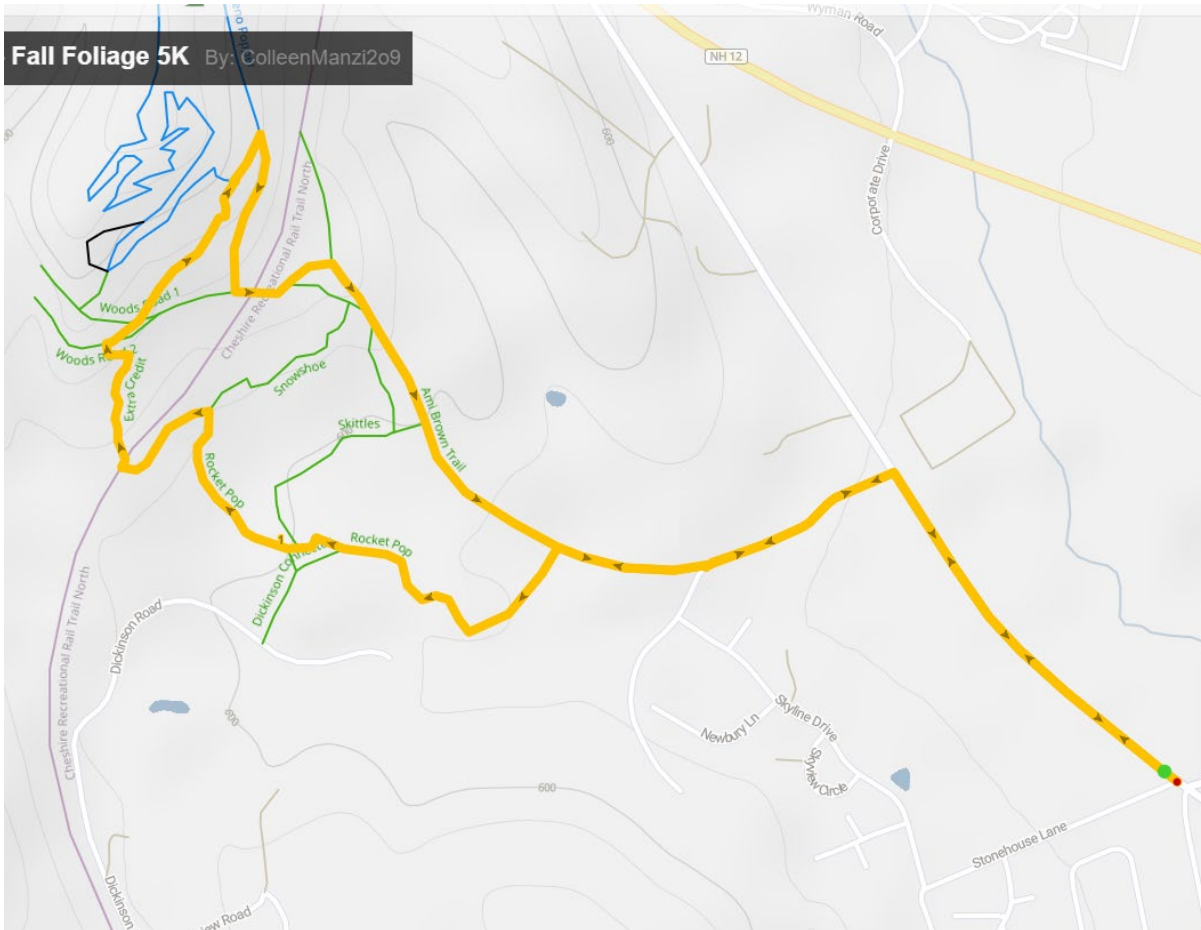

Fall Foliage 5K By: ColleenManzi2o9

FALL FOLIAGE TRAIL RACE – 5K

TURN BY TURN DIRECTIONS

1. Start at Keene YMCA
2. NW on Summit Rd
3. Turn Left onto Summit Ridge Road
4. Turn Right onto Ami Brown Trail
5. Turn Left onto Rocket Pop
6. Turn Left onto Cheshire Rail Trail
7. Turn Right onto Extra Credit
8. Cross the Woods Road 1 & 2 trails and straight onto Ribbon Candy
9. Bear Right onto Sneak Exit
10. Turn Left onto Jalapeno Popper
11. Cross Rail Trail and descend on Ami Brown Trail to Summit Ridge Rd
12. Left onto Summit Ridge Rd
13. Right onto Summit Rd
14. Finish at Keene YMCA