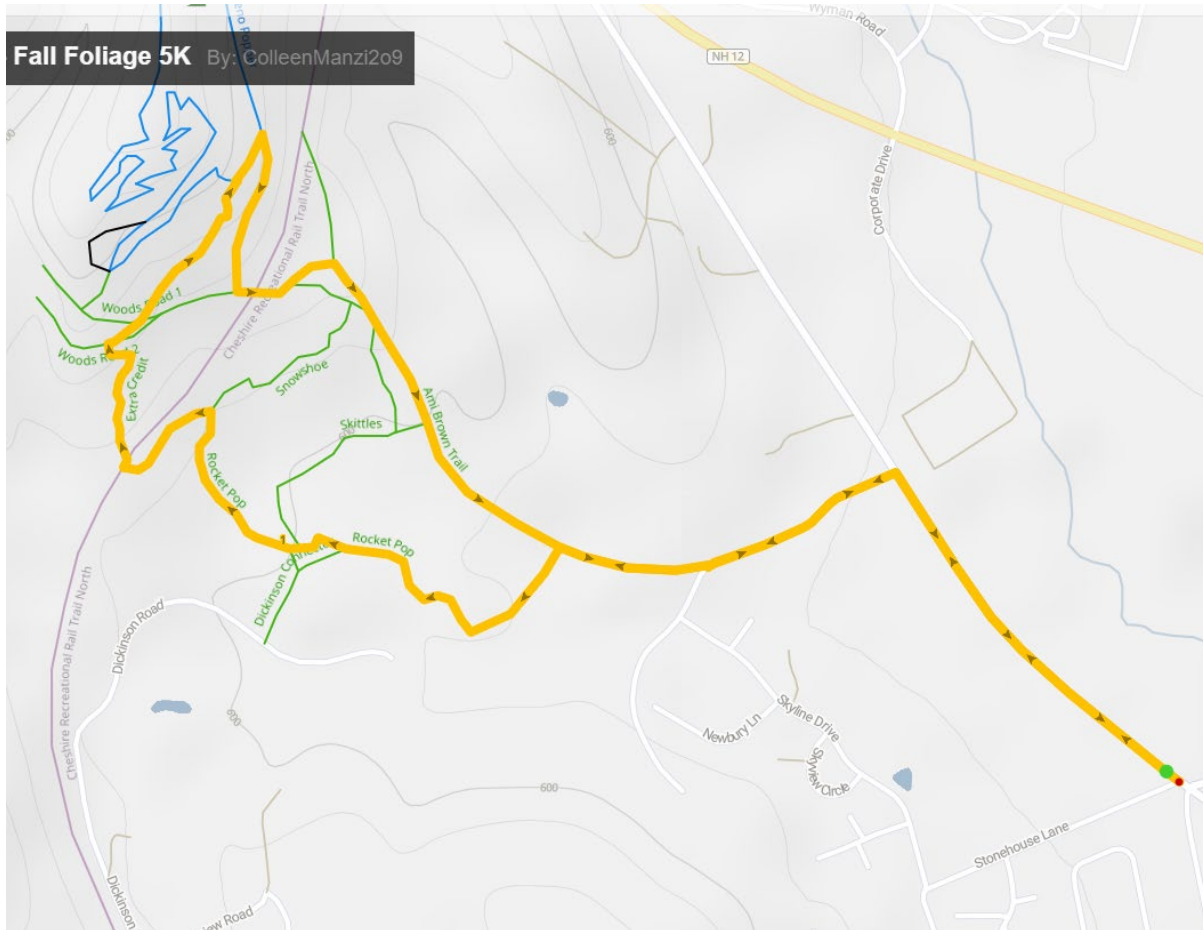

Fall Foliage 5K By: ColleenManzi2o9

FALL FOLIAGE TRAIL RACE – 5K

TURN BY TURN DIRECTIONS

1. Start at Keene YMCA
2. NW on Summit Rd
3. Turn Left onto Summit Ridge Road
4. Turn Right onto Ami Brown Trail
5. Turn Left onto Rocket Pop
6. Turn Left onto Cheshire Rail Trail
7. Turn Right onto Extra Credit
8. Cross the Woods Road 1 & 2 trails and straight onto Ribbon Candy
9. Bear Right onto Sneak Exit
10. Turn Left onto Jalapeno Popper
11. Cross Rail Trail and descend on Ami Brown Trail to Summit Ridge Rd
12. Left onto Summit Ridge Rd
13. Right onto Summit Rd
14. Finish at Keene YMCA